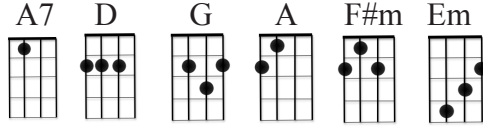

Only Love Can Break Your Heart

Neil Young
© 1970

Use Capo
if desired

Musical score for "Only Love Can Break Your Heart" in G major, 3/4 time. The score consists of nine staves of music with lyrics and guitar chords.

Staff 5: 22 D D A A7
try - in' ___ to make the best of my time. But on - ly

Staff 6: 26 G G F#m A7 Em Em A
love can break your heart. Try to be sure right from the start. _____

Staff 7: 33 A7 G G F#m
Yes, on - ly love can break your heart.

73 A7 G G F#m

 Yes, on - ly love can break your heart.

77 F#m Em Em A

 What if your world should fall a - part. _____

81 A7 D G A A7 D G A

 (Instrumental accompaniment)

89 A7 D G A A7 D G A

 I have a friend I've nev - er seen. He hides his head in - side a dream.

97 A7 D G A

 Yes, on - ly love can break your heart.